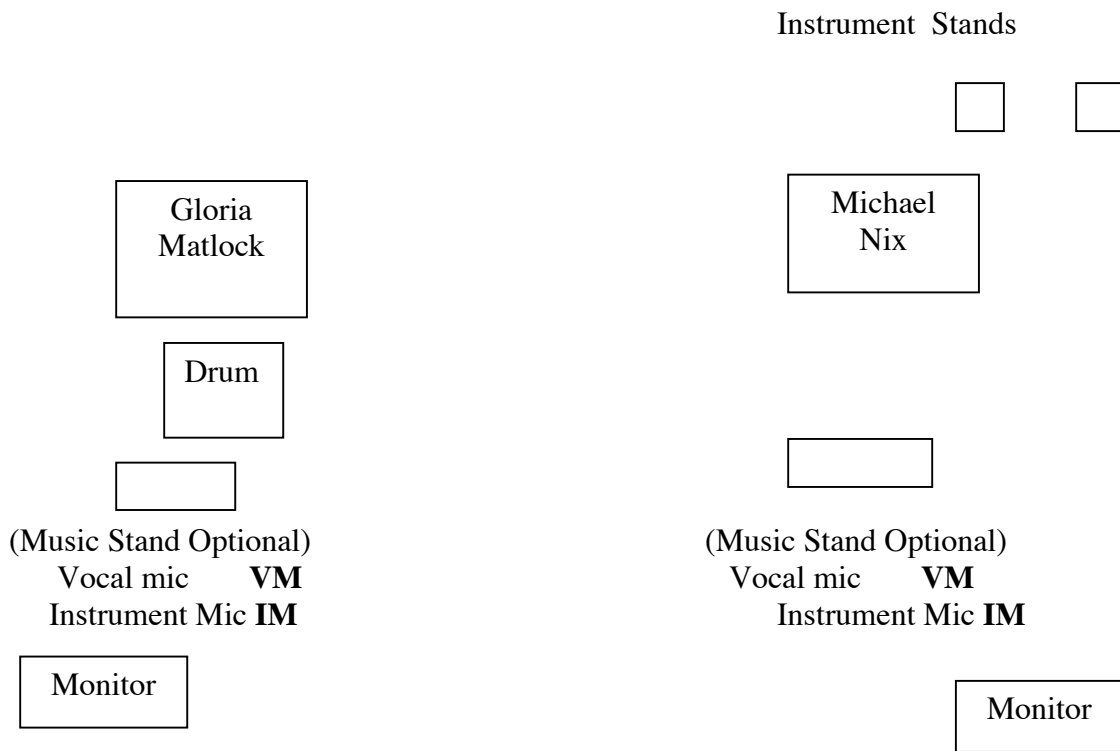

Matlock • Nix Stage Plot

Downstage

Notes:

**Gloria may place the drum on a low table, or hold a small talking drum.
At times Michael may require a chair to play seated as an option.
Music stands and Instrument stands are optional.**